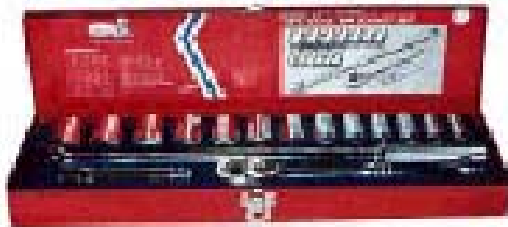

Professional Quality Tools

Professional Hand Tools

1/4 Drive Sets

Screwdriver Sets

3/8 Drive Sets

Punch & Chisel Sets

**CV-9900
99 Piece Tool Kit**

1/2" Drive Sets

**Punches
Cheisels
Hammers
Wrenches
Screwdrivers
Pullers
Boxes
Plus Many
Specialty
Tools**

Tool Boxes By Waterloo

3/4 & 1" Drive Sets